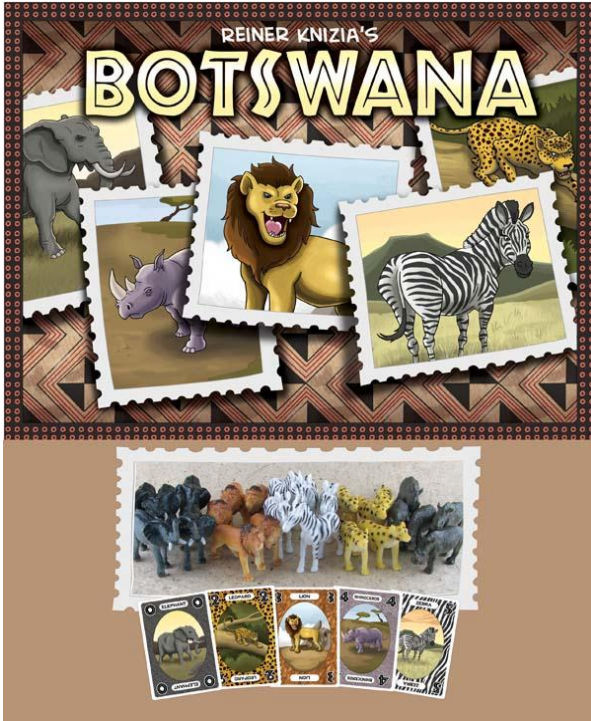

# Botswana

## Game Components:

- 25 Finely Molded & Painted Animal Miniatures—5 each: elephants, rhinos, lions, leopards, zebras
- 30 Artistic Animal Cards (6 of each animal, numbered 0 to 5)
- Game Rules

On safari in Botswana,

you might spot lions, rhinos, elephants, leopards, and zebras. In this game, you will spot them for sure! But can you guess which ones will be worth the most at the end of this safari? Play the right cards at the right time, collect the best animals, score the most points and win the game. *Botswana* has easy and quick rules, is fast to learn and yet challenging to play—for all family members young and old.

The beautifully painted animal miniatures of this game will immediately appeal to younger family members. *Botswana* encourages advanced planning but also requires flexible thinking as the ever-changing stacks of exposed cards reveal different values affecting your growing animal collection. Get the high cards of your animal collection on top of the stacks before any animal stack reaches 6 cards and ends the game.